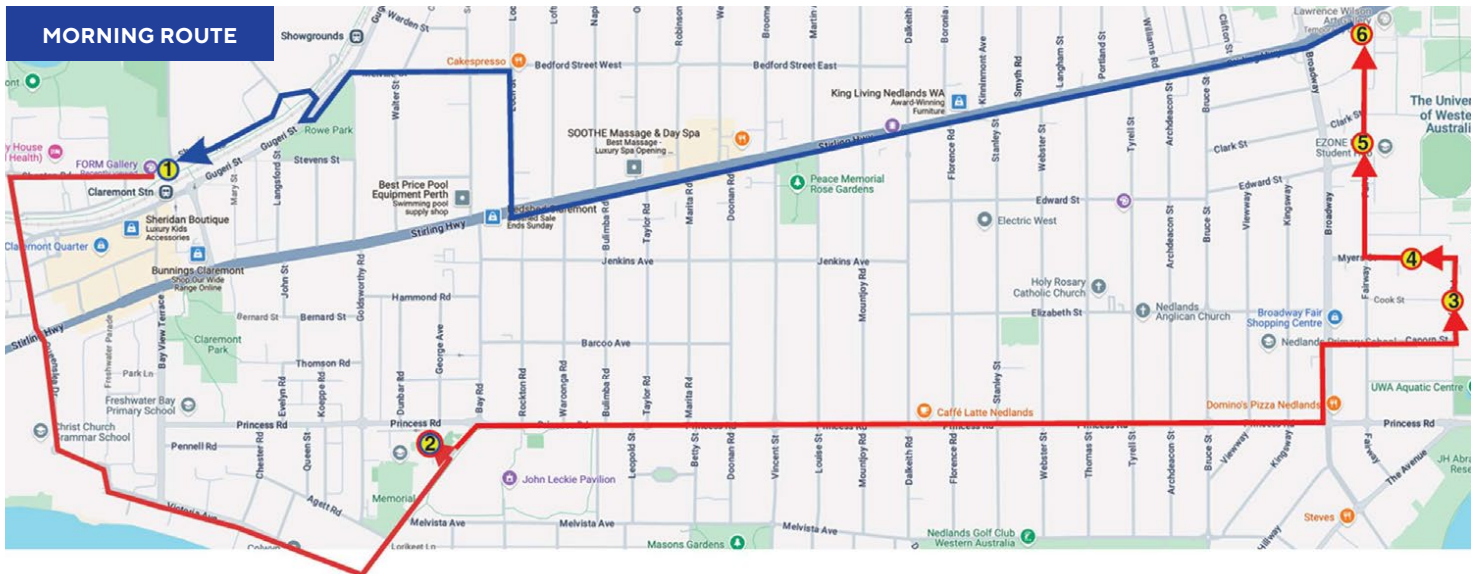

PHONE
0400 558 556

This timetable is effective as of 10 February 2025

MORNING CLAREMONT – CRAWLEY

Claremont train station	Claremont campus	Crawley campus	Crawley campus	Crawley campus	Crawley campus
Stop 1	Stop 2	Stop 3	Stop 4	Stop 5	Stop 6
N/A	7:00am	7:10am	7:11am	7:12am	7:13am
N/A	7:15am	7:25am	7:26am	7:27am	7:28am
7:25am	7:40am	7:50am	7:51am	7:52am	7:53am
7:40am	7:55am	8:05am	8:06am	8:07am	8:08am
8:10am	8:25am	8:35am	8:36am	8:37am	8:38am
8:25am	8:40am	8:50am	8:51am	8:52am	8:53am
8:50am	9:00am	9:10am	9:11am	9:12am	9:13am
9:05am	9:15am	9:25am	9:26am	9:27am	9:28am
9:25am	9:35am	9:45am	9:46am	9:47am	9:48am
9:40am	9:50am	10:00am	10:01am	10:02am	10:03am
10:00am	10:10am	10:20am	10:21am	10:22am	10:23am
10:15am	10:25am	10:35am	10:36am	10:37am	10:38am

AFTERNOON CRAWLEY – CLAREMONT

Crawley campus	Crawley campus	Crawley campus	Crawley campus	Claremont campus	Claremont train station
Stop 3	Stop 4	Stop 5	Stop 6	Stop 2	Stop 1
2:15pm	2:16pm	2:17pm	2:18pm	2:28pm	2:38pm
2:30pm	2:31pm	2:32pm	2:33pm	2:43pm	2:53pm
2:50pm	2:51pm	2:52pm	2:53pm	3:03pm	3:13pm
3:05pm	3:06pm	3:07pm	3:08pm	3:18pm	3:28pm
3:25pm	3:26pm	3:27pm	3:28pm	3:38pm	3:48pm
3:40pm	3:41pm	3:42pm	3:43pm	3:53pm	4:03pm
4:00pm	4:01pm	4:02pm	4:03pm	4:13pm	4:23pm
4:15pm	4:16pm	4:17pm	4:18pm	4:28pm	4:38pm
4:40pm	4:41pm	4:42pm	4:43pm	4:53pm	5:03pm
4:50pm	4:51pm	4:52pm	4:53pm	5:03pm	5:13pm
5:15pm	5:16pm	5:17pm	5:18pm	5:28pm	5:38pm
5:25pm	5:26pm	5:27pm	5:28pm	5:38pm	5:48pm
5:40pm	5:41pm	5:42pm	5:43pm	5:53pm	6:03pm

Colours indicate the bus number: Bus 1 Bus 2

LEGEND ■ Dropoff route ■ Return route